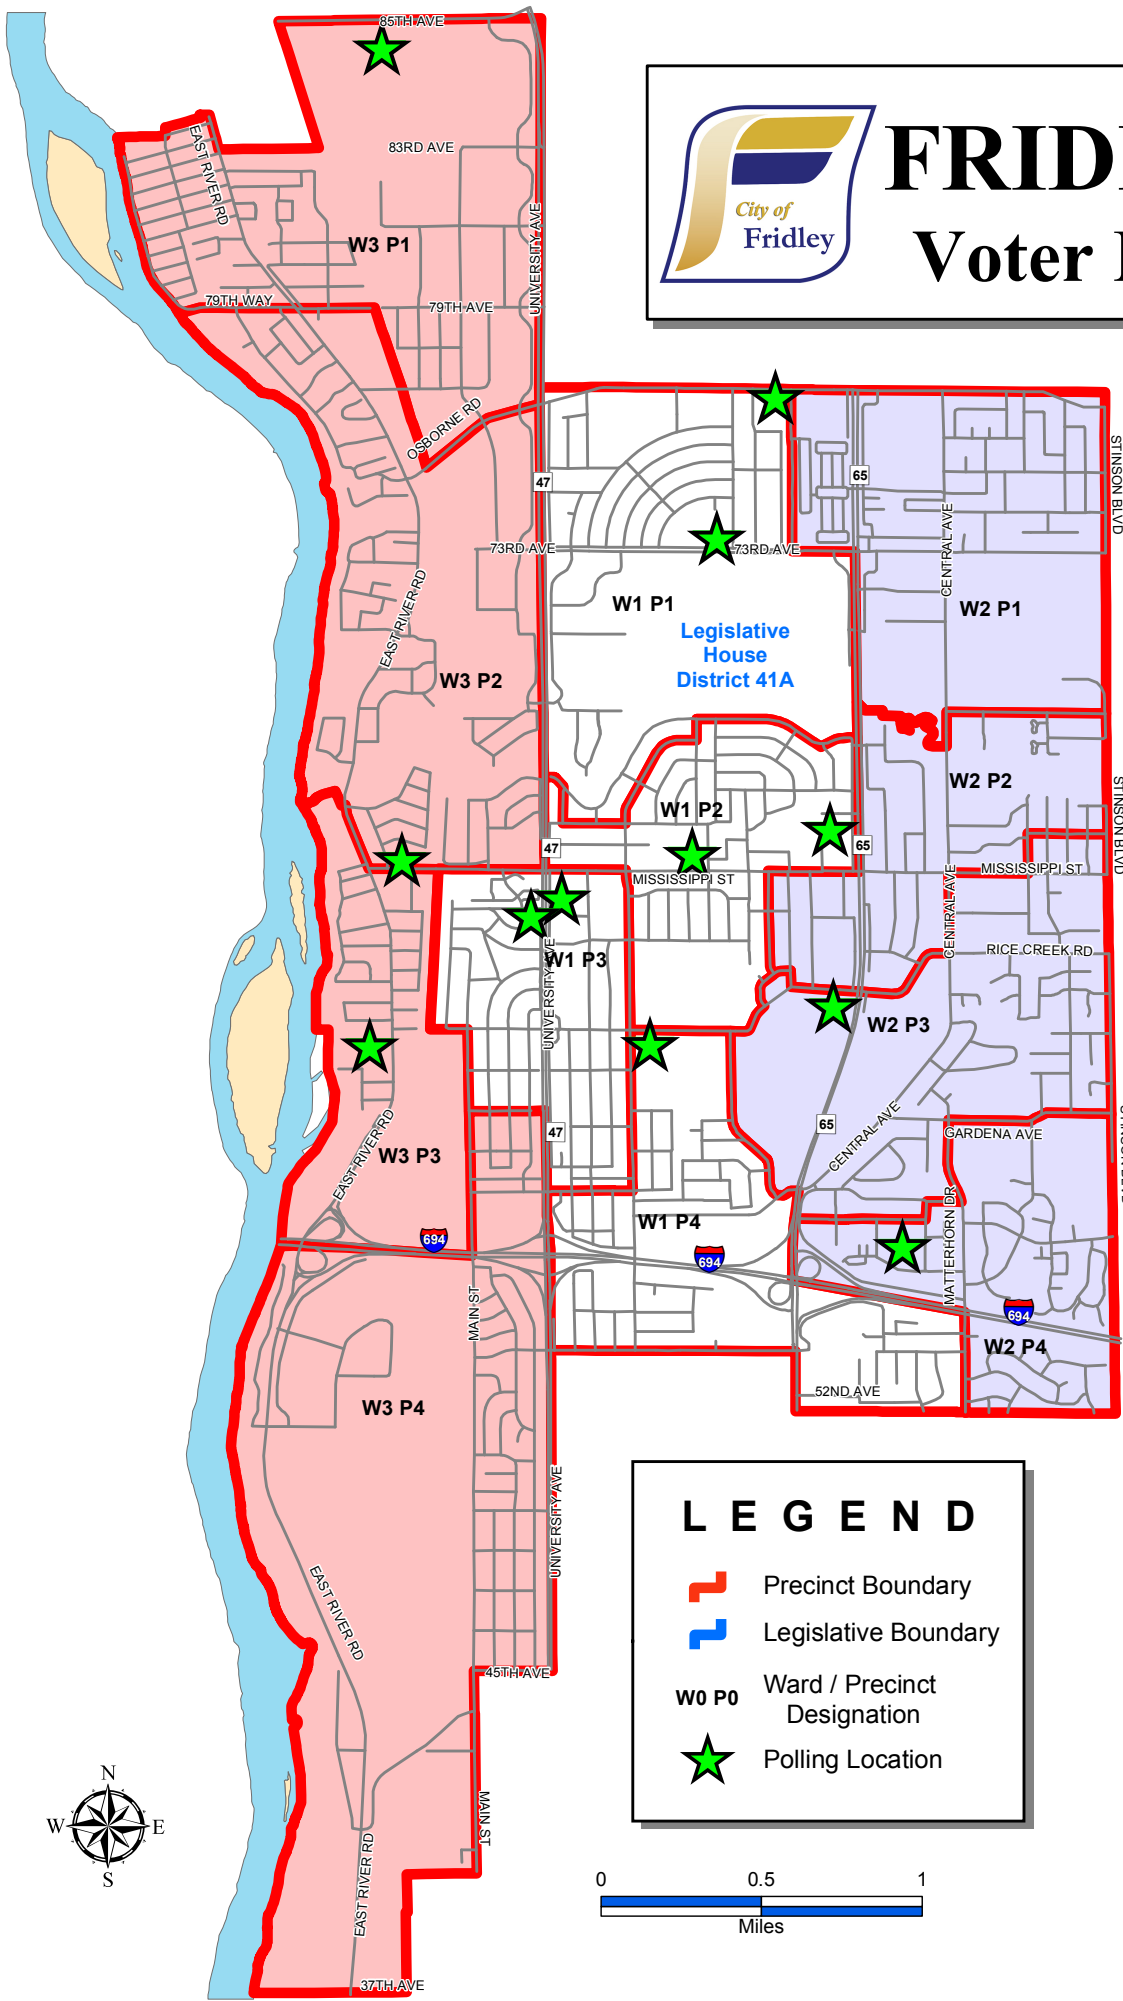

FRIDLEY

Voter Map

- ### POLLING LOCATIONS
- W1 P1 - WARD 1, PRECINCT 1
GRACE EVANGELICAL CHURCH
755 73rd AVE N.E.
 - W1 P2 - WARD 1, PRECINCT 2
HAYES ELEMENTARY SCHOOL
615 MISSISSIPPI ST N.E.
 - W1 P3 - WARD 1, PRECINCT 3
FRIDLEY MUNICIPAL CENTER
6431 UNIVERSITY AVE N.E.
 - W1 P4 - WARD 1, PRECINCT 4
FRIDLEY COMMUNITY CENTER
6085 7TH ST N.E.
 - W2 P1 - WARD 2, PRECINCT 1
WOODCREST ELEMENTARY SCHOOL
880 OSBORNE RD N.E.
 - W2 P2 - WARD 2, PRECINCT 2
MICHAEL SERVETUS UNITARIAN CHURCH
6565 OAKLEY DR N.E.
 - W2 P3 - WARD 2, PRECINCT 3
ST PHILIP'S LUTHERAN CHURCH
6180 HIGHWAY 65 N.E.
 - W2 P4 - WARD 2, PRECINCT 4
NORTH PARK ELEMENTARY SCHOOL
5575 FILLMORE ST N.E.
 - W3 P1 - WARD 3, PRECINCT 1
SPRINGBROOK NATURE CENTER
100 85th AVE N.E.
 - W3 P2 - WARD 3, PRECINCT 2
REDEEMER LUTHERAN CHURCH
61 MISSISSIPPI WAY N.E.
 - W3 P3 - WARD 3 PRECINCT 3
STEVENSON ELEMENTARY SCHOOL
6080 EAST RIVER ROAD N.E.
 - W3 P4 - WARD 3, PRECINCT 4
FRIDLEY COVENANT CHURCH
6390 UNIVERSITY AVE N.E.
- ***** W2 P1, W2 P2, AND W3 P4 POLLING LOCATIONS ARE OUTSIDE OF PRECINCT *****

LEGEND

-  Precinct Boundary
-  Legislative Boundary
- W0 P0** Ward / Precinct Designation
-  Polling Location

Sources:
 Fridley Elections
 Fridley GIS
 Date: April 2012